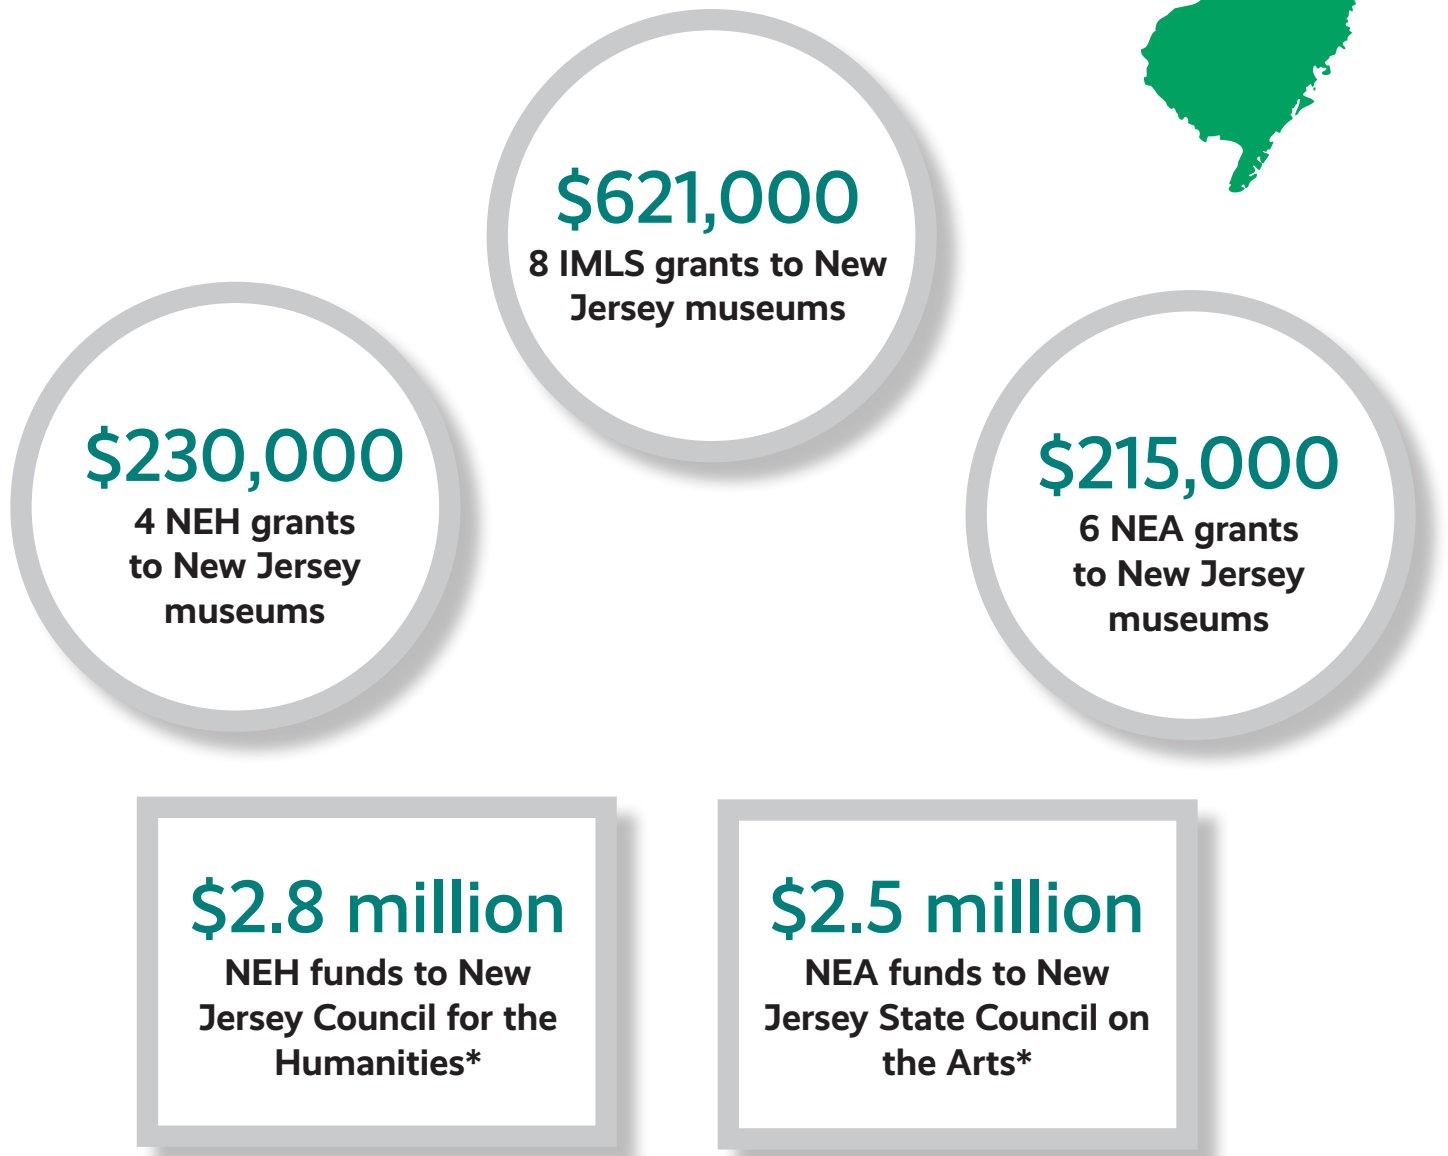

# NEH, NEA, and IMLS support for New Jersey Museums (2014–2016)

**American  
Alliance of  
Museums**

[www.aam-us.org/advocacy/state-snapshots](http://www.aam-us.org/advocacy/state-snapshots)

Prepared by the American Alliance of Museums based on data from the Institute of Museum and Library Services (IMLS) Office of Museum Services, the National Endowment for the Arts (NEA), and the National Endowment for the Humanities (NEH).

\*Funds to state humanities councils and state arts agencies are re-granted on the local level to many organizations, including museums.