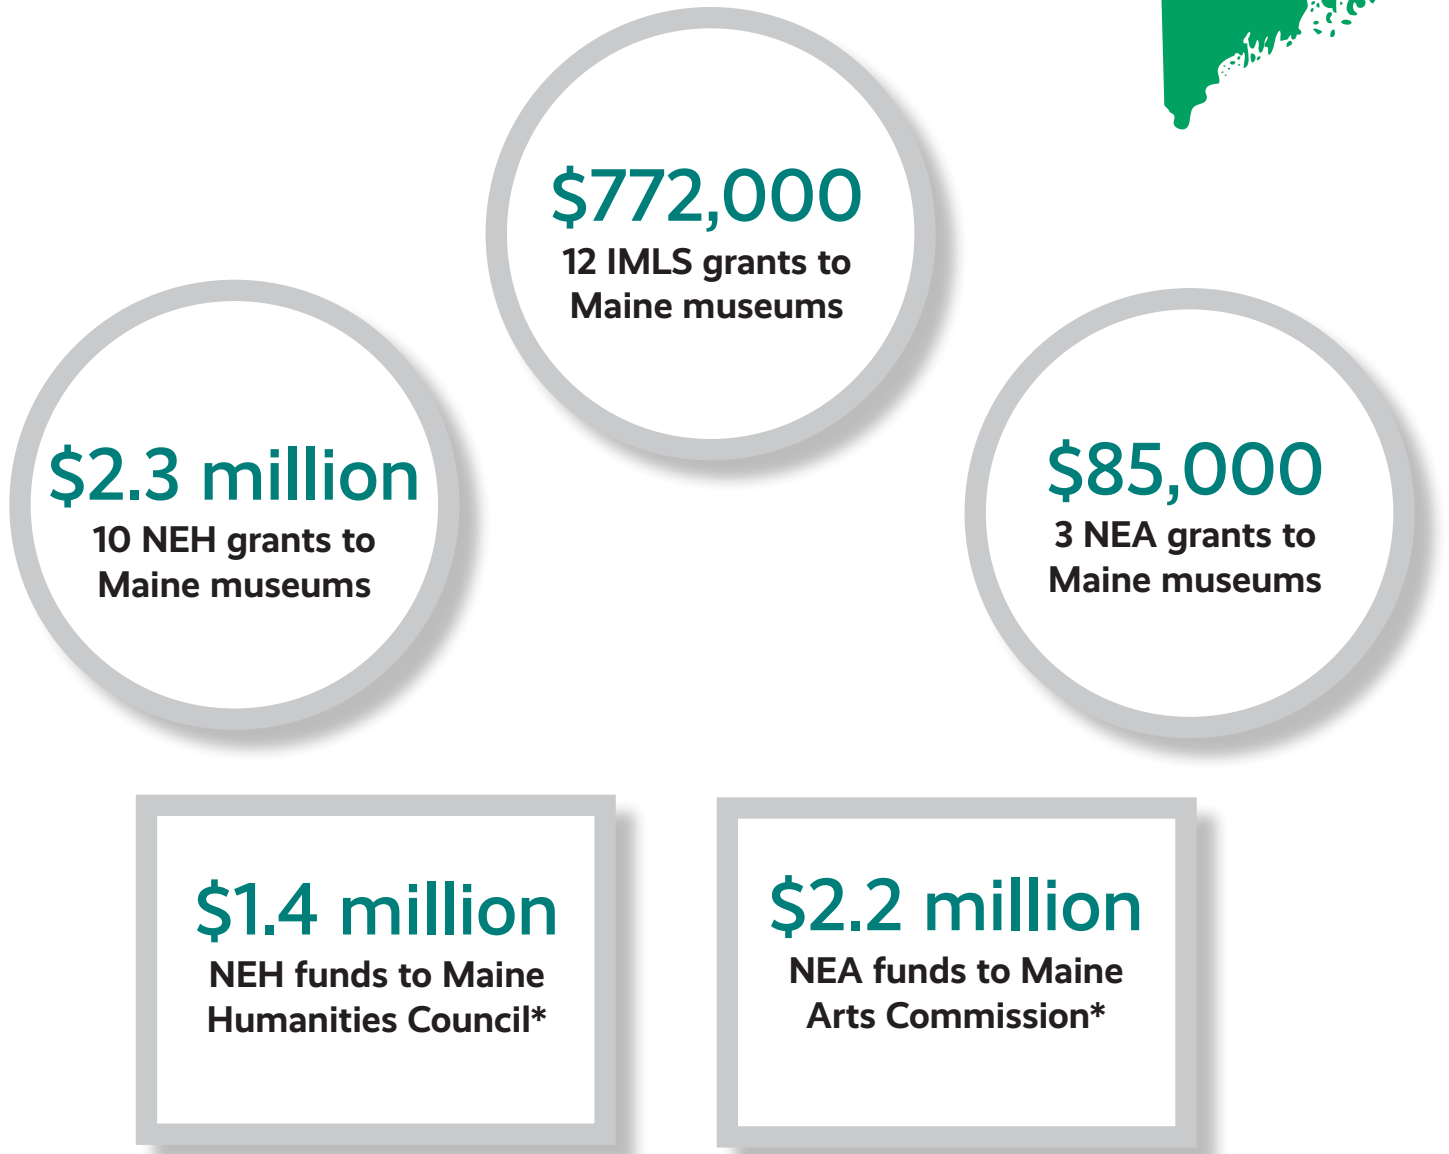

NEH, NEA, and IMLS support for Maine Museums (2014–2016)

**American
Alliance of
Museums**

www.aam-us.org/advocacy/state-snapshots

Prepared by the American Alliance of Museums based on data from the Institute of Museum and Library Services (IMLS) Office of Museum Services, the National Endowment for the Arts (NEA), and the National Endowment for the Humanities (NEH).

*Funds to state humanities councils and state arts agencies are re-granted on the local level to many organizations, including museums.